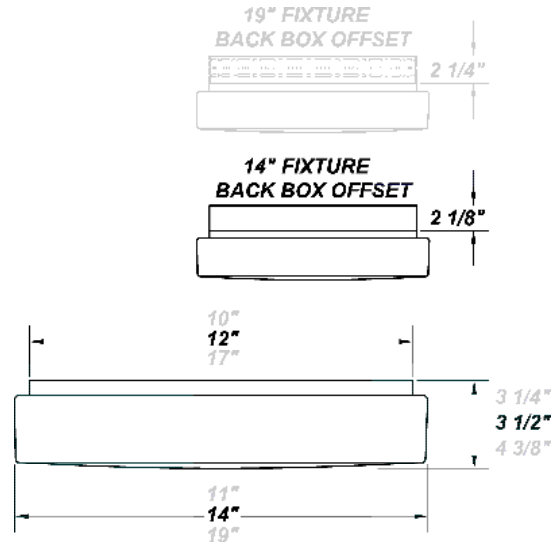

## FEATURES

- ADA Compliant
- CSA Listed Damp Location Wall and Ceiling
- Emergency Battery Available Available
- IES Files Available
- LED Light Fixture
- Luminous White Acrylic Diffuser
- Mounts Directly to 4" Junction Box (By Others)
- Mounting Hardware Included
- Steel Mounting Pan w/ Hi-Reflectance White Powder Coat Finish

## LINE DRAWING

LINE DRAWING NOT TO SCALE