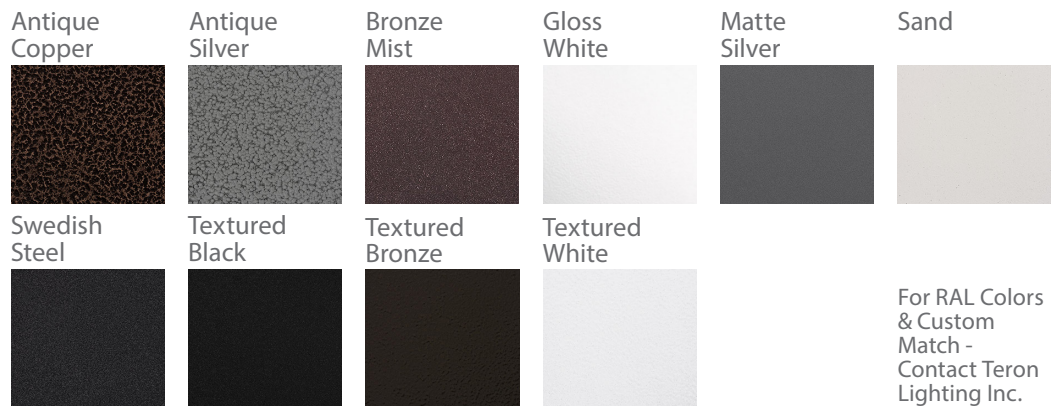

## FINISHES

EE	L16.3-ZE560	120V	SDXX
Example ^ (may not represent a manufacturable product)			

Aesthetics & Options

TRIM	FINISH	COLOR TEMP	OPTIONS	
MSI	AC - Antique Copper AS - Antique Silver BT - Bronze Mist WH - Gloss White (Standard) SM - Matte Silver SN - Sand SW - Swedish Steel	TB - Textured Black BZ - Textured Bronze TW - Textured White	30K - 3000K Color Temp 35K - 3500K Color Temp 40K - 4000K Color Temp 50K - 5000K Color Temp	ALP - Aluminum Mount Pan w/ White Finish BB - Back Box*** EB/BB - Bodine BSL26 - Up to 5.1W Emergency Illumination w/ LEDs (Back Box Required)** F - Fused STC12-WH - 12" Stem and Canopy Kit STC24-WH - 24" Stem and Canopy Kit STC36-WH - 36" Stem and Canopy Kit STC48-WH - 48" Stem and Canopy Kit TP - Tamper-Proof Screw Set WAL - White Acrylic (Standard) WLL - LED High Lumen Lens WPL - White Polycarbonate SPD - Surge Protection Device
ORDER INFO				