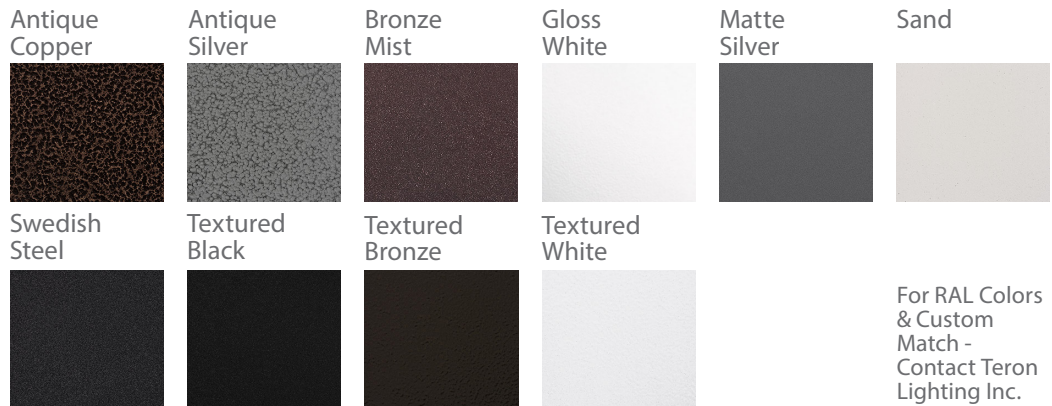

EAGLE MSI LED 11"

Architectural Outdoor

PROJECT:	
TYPE:	
PO#:	QTY:
COMMENTS:	

FEATURES

- Steel Mounting Pan w/ Hi-Reflectance White Powder Coat Finish
- Luminous White Acrylic Diffuser
- Mounts Directly to 4" Junction Box (By Others)
- IES Files Available
- ADA Compliant
- CSA Listed Damp Location Wall and Ceiling
- LED Light Fixture
- Mounting Hardware Included

LINE DRAWING

LINE DRAWING NOT TO SCALE

FINISHES