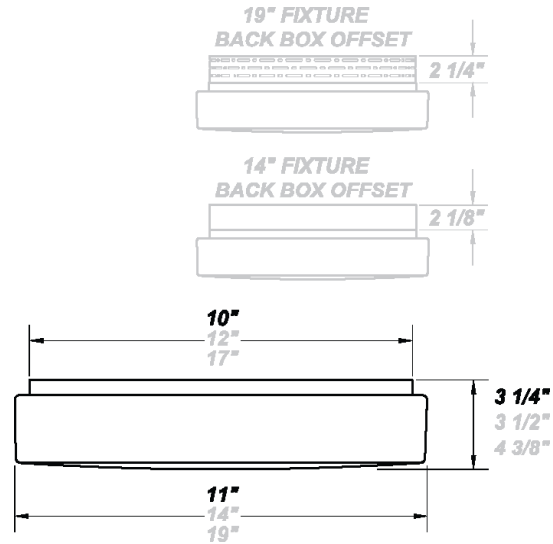

EAGLE MSI LED 11"

Architectural Outdoor

PROJECT:	
TYPE:	
PO#:	QTY:
COMMENTS:	

FEATURES

- Steel Mounting Pan w/ Hi-Reflectance White Powder Coat Finish
- Luminous White Acrylic Diffuser
- Mounts Directly to 4" Junction Box (By Others)
- IES Files Available
- ADA Compliant
- CSA Listed Damp Location Wall and Ceiling
- LED Light Fixture
- Mounting Hardware Included

LINE DRAWING

LINE DRAWING NOT TO SCALE

FINISHES

EAGLE MSI LED 11"

Architectural Outdoor

Fixture Core

PROJECT:	
TYPE:	
PO#:	QTY:
COMMENTS:	

PRODUCT CODE	SOURCE/WATTAGE	VOLTAGE	DIMMING DRIVER
EE - Eagle	L13.0-ZE560 - (48) LED Array @ Line Voltage 4-Wire Dimming Driver (Dimmable 0 - 10V)	120V 270V (50 / 60Hz)	SDxx - Bi-Level Step Dimming from 10-90% in increments of 10% (replace xx in ordering code with requested dimming percentage)*
ORDER INFO			

EE	L13.0-ZE560	120V	SD50
Example ^ (may not represent a manufacturable product)			

Aesthetics & Options

TRIM	FINISH	COLOR TEMP	OPTIONS
Not Applicable	AC - Antique Copper AS - Antique Silver BT - Bronze Mist WH - Gloss White (Standard) SM - Matte Silver SN - Sand SW - Swedish Steel TB - Textured Black BZ - Textured Bronze TW - Textured White	30K - 3000K Color Temp 35K - 3500K Color Temp 40K - 4000K Color Temp	ALP - Aluminum Mount Pan w/ White Finish STC12-WH - 12" Stem and Canopy Kit STC24-WH - 24" Stem and Canopy Kit STC36-WH - 36" Stem and Canopy Kit STC48-WH - 48" Stem and Canopy Kit TP - Tamper-Proof Screw Set WAL - White Acrylic (Standard) WLL - LED High Lumen Lens WPL - White Polycarbonate SPD - Surge Protection Device
ORDER INFO			