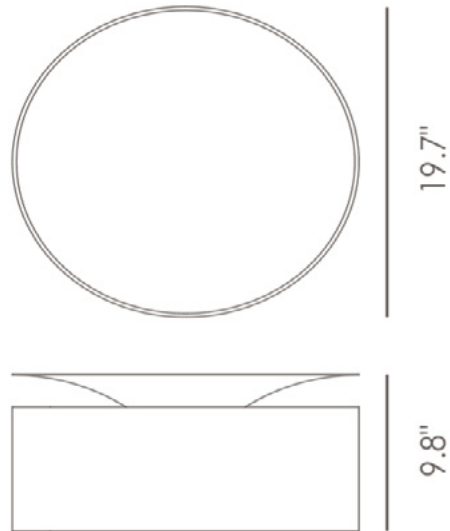

## FEATURES

- Acrylic and Fabric Lens
- ADA Compliant
- Ceiling or Wall Mounted
- CRI  $\geq$  90
- Dimmable @ 120V
- Dimmable to 10%
- Includes 4-E26 Sockets LED with a maximum of 12W (LAMPS NOT INCLUDED)
- ETL Listed For Dry Locations
- LED Light Fixture
- Steel Construction
- 120 Volt

## LINE DRAWING

LINE DRAWING NOT TO SCALE