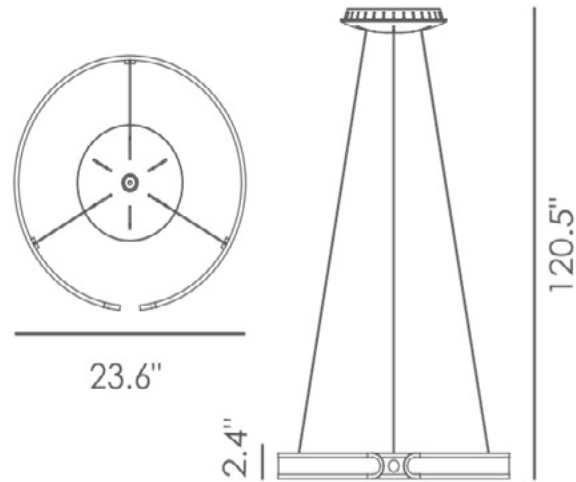

ARIES SMALL SINGLE RING LED

Architectural Indoor

PROJECT:	
TYPE:	
PO#:	QTY:
COMMENTS:	

FEATURES

- Acrylic Lens
- Aluminum and Steel Construction
- Ceiling Mounted
- CRI \geq 90
- Dimmable @ 120V
- Dimmable to 10%
- ETL Listed For Dry Locations
- LED Light Fixture
- 120 Volt
- ~50,000 Hour Rated LED Life

LINE DRAWING

LINE DRAWING NOT TO SCALE

FINISHES

Brushed
Champagne

ARIES SMALL SINGLE RING LED

Architectural Indoor

Fixture Core

PROJECT:	
TYPE:	
PO#:	QTY:
COMMENTS:	