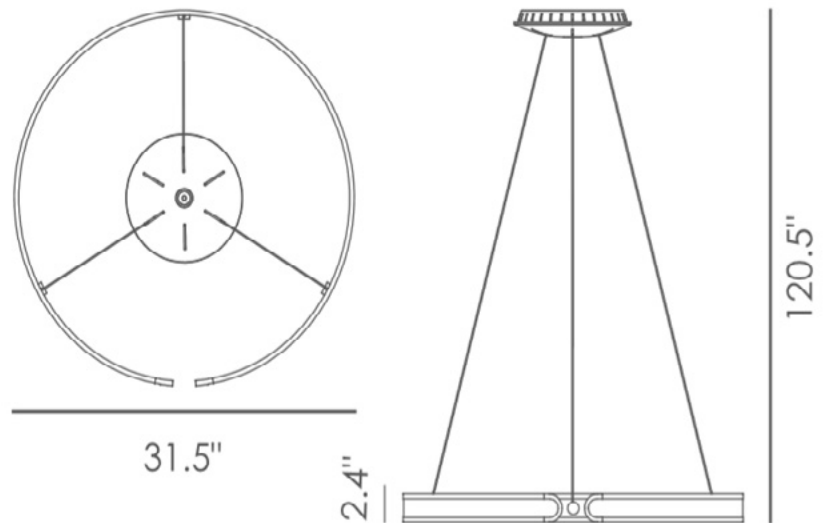

## FEATURES

- Acrylic Lens
- Aluminum and Steel Construction
- Ceiling Mounted
- CRI  $\geq$  90
- Dimmable @ 120V
- Dimmable to 10%
- ETL Listed For Dry Locations
- LED Light Fixture
- 120 Volt
- ~50,000 Hour Rated LED Life

## LINE DRAWING

LINE DRAWING NOT TO SCALE