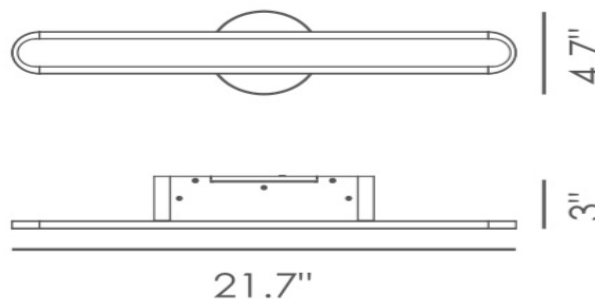

ARIES SMALL VANITY LED

Architectural Indoor

PROJECT:	
TYPE:	
PO#:	QTY:
COMMENTS:	

FEATURES

- Acrylic Lens
- ADA Compliant
- Aluminum Construction
- CRI \geq 90
- Dimmable @ 120V
- Dimmable to 10%
- ETL Listed For Dry Locations
- LED Light Fixture
- Wall Mounted
- 120V
- ~50,000 Hour Rated LED Life

LINE DRAWING

LINE DRAWING NOT TO SCALE

FINISHES

Brushed
Champagne

ARIES SMALL VANITY LED

Architectural Indoor

Fixture Core

PROJECT:	
TYPE:	
PO#:	QTY:
COMMENTS:	