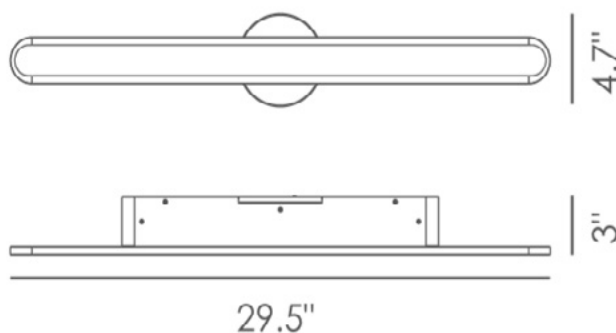

ARIES MEDIUM VANITY LED

Architectural Indoor

PROJECT:	
TYPE:	
PO#:	QTY:
COMMENTS:	

FEATURES

- Acrylic Lens
- ADA Compliant
- Aluminum Construction
- CRI \geq 90
- Dimmable @ 120V
- Dimmable to 10%
- ETL Listed For Dry Locations
- LED Light Fixture
- Wall Mounted
- 120V
- ~50,000 Hour Rated LED Life

LINE DRAWING

LINE DRAWING NOT TO SCALE

FINISHES

Brushed
Champagne

ARIES MEDIUM VANITY LED

Architectural Indoor

Fixture Core

PROJECT:	
TYPE:	
PO#:	QTY:
COMMENTS:	