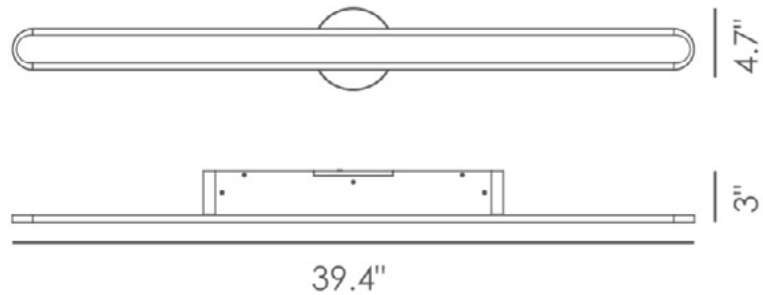

ARIES LARGE VANITY LED

Architectural Indoor

PROJECT:	
TYPE:	
PO#:	QTY:
COMMENTS:	

FEATURES

- Acrylic Lens
- ADA Compliant
- Aluminum Construction
- CRI \geq 90
- Dimmable @ 120V
- Dimmable to 10%
- ETL Listed For Dry Locations
- LED Light Fixture
- Wall Mounted
- 120V
- ~50,000 Hour Rated LED Life

LINE DRAWING

LINE DRAWING NOT TO SCALE

FINISHES

Brushed
Champagne

ARIES LARGE VANITY LED

Architectural Indoor

Fixture Core

PROJECT:	
TYPE:	
PO#:	QTY:
COMMENTS:	