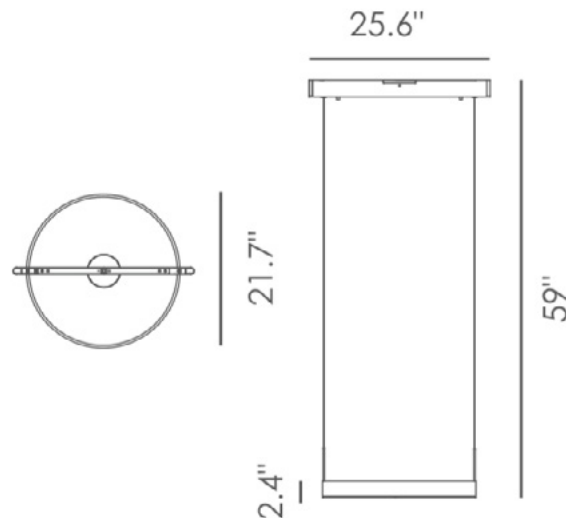

MONZA SMALL RING LED

Architectural Indoor

PROJECT:	
TYPE:	
PO#:	QTY:
COMMENTS:	

FEATURES

- Acrylic Lens
- Adjustable Cable
- Aluminum Construction
- Ceiling Mounted
- CRI \geq 90
- Dimmable @ 120V (100% - 10%)
- Dimming Driver Contained In Canopy
- ETL Listed For Dry Locations
- LED Light Fixture
- 120V Only
- 2" Recommended Minimum Cable Length; 59" Maximum Fixture Length
- ~50,000 Hour Rated LED Life

LINE DRAWING

LINE DRAWING NOT TO SCALE

FINISHES

Deep Taupe Brushed Gold

MONZA SMALL RING LED

Architectural Indoor

Fixture Core

PROJECT:	
TYPE:	
PO#:	QTY:
COMMENTS:	