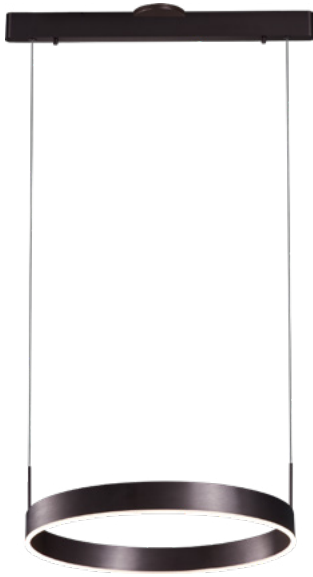

MONZA SMALL RING LED

Architectural Indoor

PROJECT:	
TYPE:	
PO#:	QTY:
COMMENTS:	

FEATURES

- Acrylic Lens
- Adjustable Cable
- Aluminum Construction
- Ceiling Mounted
- CRI \geq 90
- Dimmable @ 120V (100% - 10%)
- Dimming Driver Contained In Canopy
- ETL Listed For Dry Locations
- LED Light Fixture
- 120V Only
- 2" Recommended Minimum Cable Length; 59" Maximum Fixture Length
- ~50,000 Hour Rated LED Life

LINE DRAWING

LINE DRAWING NOT TO SCALE

FINISHES

Deep Taupe Brushed Gold

MONZA SMALL RING LED

Architectural Indoor

Fixture Core

PROJECT:	
TYPE:	
PO#:	QTY:
COMMENTS:	