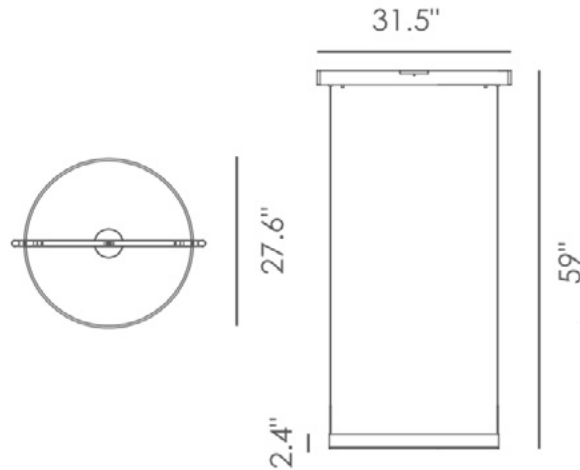

MONZA LARGE RING LED

Architectural Indoor

PROJECT:	
TYPE:	
PO#:	QTY:
COMMENTS:	

FEATURES

- Acrylic Lens
- Adjustable Cable
- Aluminum Construction
- Ceiling Mounted
- CRI \geq 90
- Dimmable @ 120V (100% - 10%)
- Dimming Driver Contained In Canopy
- ETL Listed For Dry Locations
- LED Light Fixture
- 120V Only
- 2" Recommended Minimum Cable Length; 59" Maximum Fixture Length
- ~50,000 Hour Rated LED Life

LINE DRAWING

LINE DRAWING NOT TO SCALE

FINISHES

Deep Taupe Brushed Gold

MONZA LARGE RING LED

Architectural Indoor

Fixture Core

PROJECT:	
TYPE:	
PO#:	QTY:
COMMENTS:	