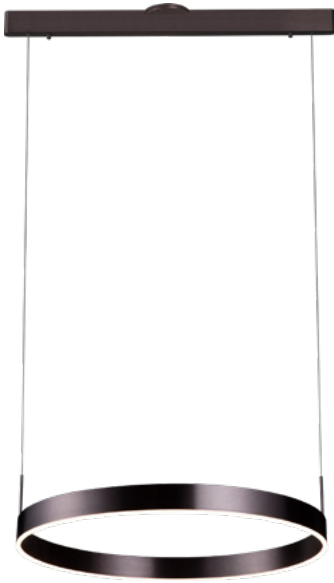

MONZA LARGE RING LED

Architectural Indoor

PROJECT:	
TYPE:	
PO#:	QTY:
COMMENTS:	

FEATURES

- Acrylic Lens
- Adjustable Cable
- Aluminum Construction
- Ceiling Mounted
- CRI \geq 90
- Dimmable @ 120V (100% - 10%)
- Dimming Driver Contained In Canopy
- ETL Listed For Dry Locations
- LED Light Fixture
- 120V Only
- 2" Recommended Minimum Cable Length; 59" Maximum Fixture Length
- ~50,000 Hour Rated LED Life

LINE DRAWING

LINE DRAWING NOT TO SCALE

FINISHES

Deep Taupe Brushed Gold

MONZA LARGE RING LED

Architectural Indoor

Fixture Core

PROJECT:	
TYPE:	
PO#:	QTY:
COMMENTS:	

Example ^

PROD	SOURCE	30K SPECS				
MZLR	L31.0	<ul style="list-style-type: none"> 30K - 3000K Color Temp 2520 LED Source Lumens 81.3LED Source Lumens Per Watt 1387 Delivered LED Lumens 44.7 Delivered LED Lumens Per Watt 				