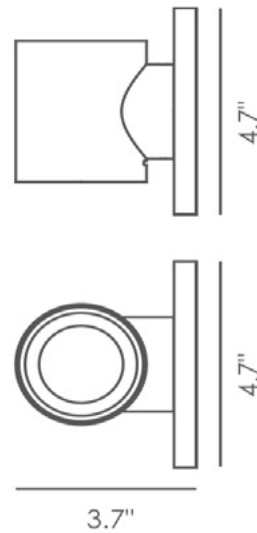

BERETTA SMALL LED

Architectural Indoor

PROJECT:	
TYPE:	
PO#:	QTY:
COMMENTS:	

FEATURES

- Acrylic Lens
- ADA Compliant
- Aluminum Construction
- CRI \geq 90
- Dimmable @ 120V
- Dimmable to 10%
- ETL Listed
- LED Light Fixture
- 120V
- ~50,000 Hour Rated LED Life

LINE DRAWING

LINE DRAWING NOT TO SCALE

FINISHES

Deep Taupe

BERETTA SMALL LED

Architectural Indoor

Fixture Core

PROJECT:	
TYPE:	
PO#:	QTY:
COMMENTS:	