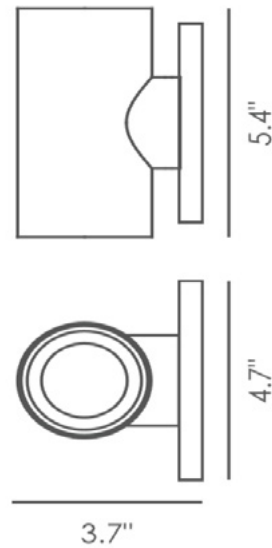

BERETTA LARGE LED

Architectural Indoor

PROJECT:	
TYPE:	
PO#:	QTY:
COMMENTS:	

FEATURES

- Acrylic Lens
- ADA Compliant
- Aluminum Construction
- CRI \geq 90
- Dimmable @ 120V
- Dimmable to 10%
- ETL Listed
- LED Light Fixture
- 120V
- ~50,000 Hour Rated LED Life

LINE DRAWING

LINE DRAWING NOT TO SCALE

FINISHES

Deep Taupe

BERETTA LARGE LED

Architectural Indoor

Fixture Core

PROJECT:	
TYPE:	
PO#:	QTY:
COMMENTS:	