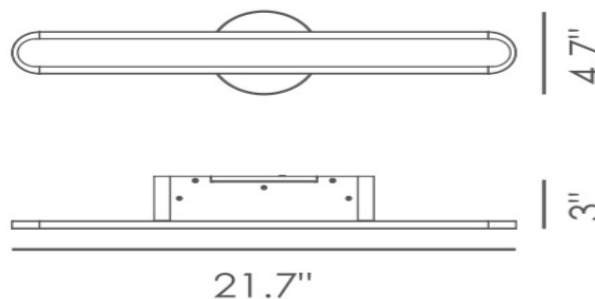

ARIES SMALL VANITY LED

Architectural Indoor

PROJECT:	
TYPE:	
PO#:	QTY:
COMMENTS:	

FEATURES

- Acrylic Lens
- ADA Compliant
- Aluminum Construction
- CRI \geq 90
- Dimmable @ 120V
- Dimmable to 10%
- ETL Listed
- LED Light Fixture
- 120V
- ~50,000 Hour Rated LED Life

LINE DRAWING

LINE DRAWING NOT TO SCALE

FINISHES

Brushed
Champagne

ARIES SMALL VANITY LED

Architectural Indoor

Fixture Core

PROJECT:	
TYPE:	
PO#:	QTY:
COMMENTS:	