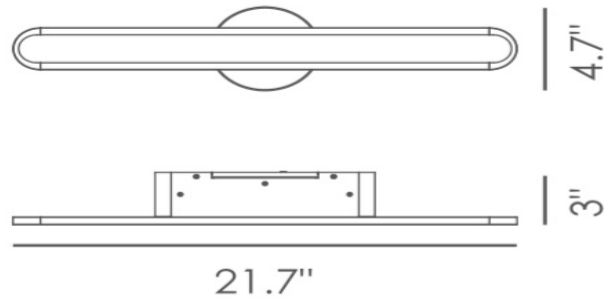

ARIES SMALL VANITY LED

Architectural Indoor

PROJECT:	
TYPE:	
PO#:	QTY:
COMMENTS:	

FEATURES

- Acrylic Lens
- ADA Compliant
- Aluminum Construction
- CRI \geq 90
- Dimmable @ 120V
- Dimmable to 10%
- ETL Listed
- LED Light Fixture
- 120V
- ~50,000 Hour Rated LED Life

LINE DRAWING

LINE DRAWING NOT TO SCALE

FINISHES

Brushed
Champagne

ARIES SMALL VANITY LED

Architectural Indoor

Fixture Core

PROJECT:	
TYPE:	
PO#:	QTY:
COMMENTS:	