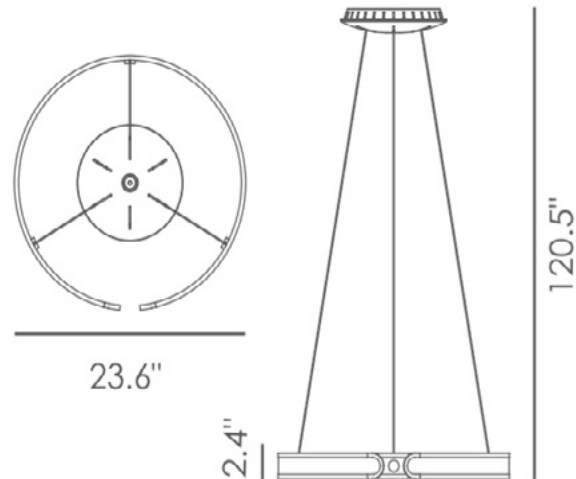

## FEATURES

- Acrylic Lens
- Aluminum and Steel Construction
- CRI  $\geq$  90
- Dimmable @ 120V
- Dimmable to 10%
- ETL Listed
- LED Light Fixture
- 120 Volt
- ~50,000 Hour Rated LED Life

## LINE DRAWING

LINE DRAWING NOT TO SCALE