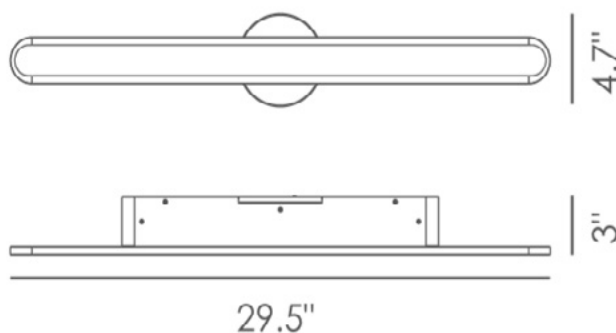

ARIES MEDIUM VANITY LED

Architectural Indoor

PROJECT:	
TYPE:	
PO#:	QTY:
COMMENTS:	

FEATURES

- Acrylic Lens
- ADA Compliant
- Aluminum Construction
- CRI \geq 90
- Dimmable @ 120V
- Dimmable to 10%
- ETL Listed
- LED Light Fixture
- 120V
- ~50,000 Hour Rated LED Life

LINE DRAWING

LINE DRAWING NOT TO SCALE

FINISHES

Brushed
Champagne

ARIES MEDIUM VANITY LED

Architectural Indoor

Fixture Core

PROJECT:	
TYPE:	
PO#:	QTY:
COMMENTS:	