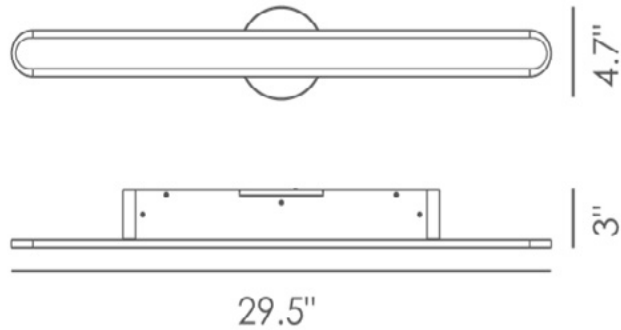

## FEATURES

- Acrylic Lens
- ADA Compliant
- Aluminum Construction
- CRI  $\geq$  90
- Dimmable @ 120V
- Dimmable to 10%
- ETL Listed
- LED Light Fixture
- 120V
- ~50,000 Hour Rated LED Life

## LINE DRAWING

LINE DRAWING NOT TO SCALE