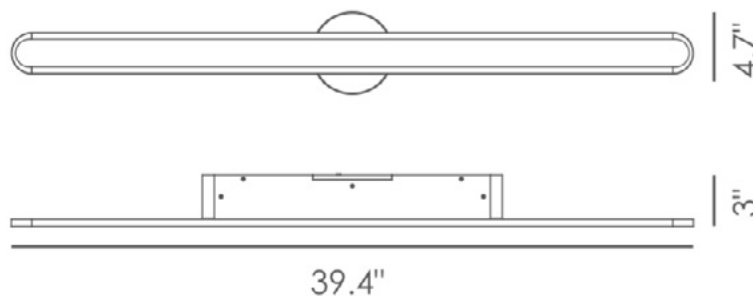

ARIES LARGE VANITY LED

Architectural Indoor

PROJECT:	
TYPE:	
PO#:	QTY:
COMMENTS:	

FEATURES

- Acrylic Lens
- ADA Compliant
- Aluminum Construction
- CRI \geq 90
- Dimmable @ 120V
- Dimmable to 10%
- ETL Listed
- LED Light Fixture
- 120V
- ~50,000 Hour Rated LED Life

LINE DRAWING

LINE DRAWING NOT TO SCALE

FINISHES

Brushed
Champagne

ARIES LARGE VANITY LED

Architectural Indoor

Fixture Core

PROJECT:	
TYPE:	
PO#:	QTY:
COMMENTS:	