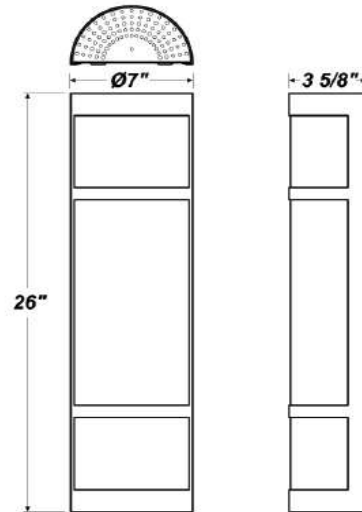

## FEATURES

- ADA Compliant
- Centered Over and Mounted to 4" J-Box (By Others)
- CSA Listed Dry Location For Wall Mount
- Dimmable to 2%
- Emergency Battery Available
- Luminous White Acrylic Diffuser
- Mounting Hardware Included
- Open Top and Bottom
- Steel Fascia with Matte Silver Powder Coat Finish
- Steel Mounting Plate Mounts to Flat Surface

## LINE DRAWING

LINE DRAWING NOT TO SCALE