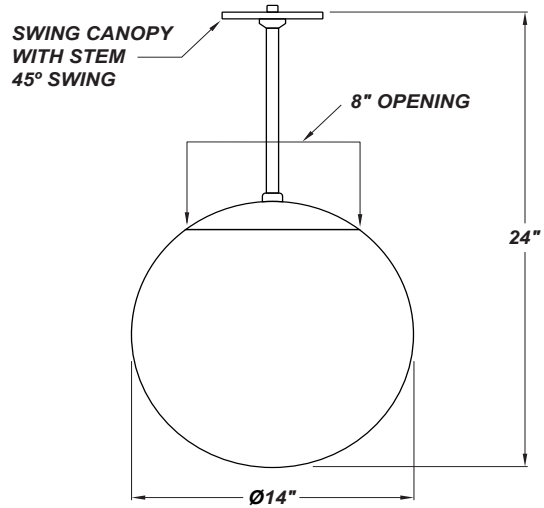

LINE DRAWING

LINE DRAWING NOT TO SCALE

FINISHES

Antique Copper

Antique Silver

Bronze Mist

Gloss White

Matte Silver

Sand

Swedish Steel

Textured Black

Textured Bronze

Textured White

For RAL Colors & Custom Match - Contact Teron Lighting Inc.