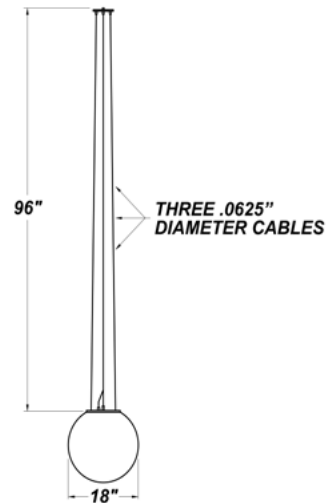

LINE DRAWING

LINE DRAWING NOT TO SCALE

FINISHES

Antique Copper

Antique Silver

Bronze Mist

Gloss White

Matt Silver

Sand

Swedish Steel

Textured Black

Textured Bronze

Textured White

For RAL Colors & Custom Match - Contact Teron Lighting Inc.