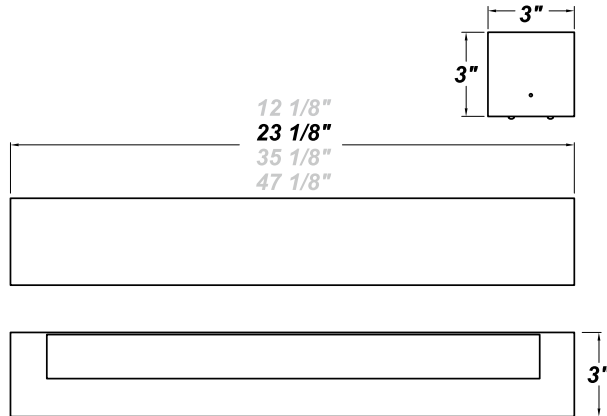

## FEATURES

- ADA Compliant
- Aluminum Fixture w/ Matte Silver Powder Coat Finish
- Aluminum Mounting Plate Mounts to Wall Surface (Centered Over Conduit)
- CSA Listed Wet Location For Wall Mount
- Dimmable @ 120-277V
- Estimated Lumen Depreciation (TM-21) 70% of Initial Lumens (L70) @ 90,000 Hours
- Integral Surge Protector
- LED Light Fixture
- Requires a 1/2" Watertight Conduit Connector (Not Included)
- White Acrylic Lens
- 0-10V Dimming

## LINE DRAWING

LINE DRAWING NOT TO SCALE