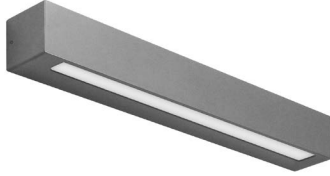

# VICEROY W UDL LED 24"

Architectural Outdoor

PROJECT:	
TYPE:	
PO#:	QTY:
COMMENTS:	

## FEATURES

- ADA Compliant
- Aluminum Fixture w/ Matte Silver Powder Coat Finish
- Aluminum Mounting Plate Mounts to Wall Surface (Centered Over Conduit)
- CSA Listed Wet Location For Wall Mount
- Dimmable @ 120-277V
- Estimated Lumen Depreciation (TM-21) 70% of Initial Lumens (L70) @ 90,000 Hours
- Integral Surge Protector
- LED Light Fixture
- Requires a 1/2" Watertight Conduit Connector (Not Included)
- White Acrylic Lens
- 0-10V Dimming