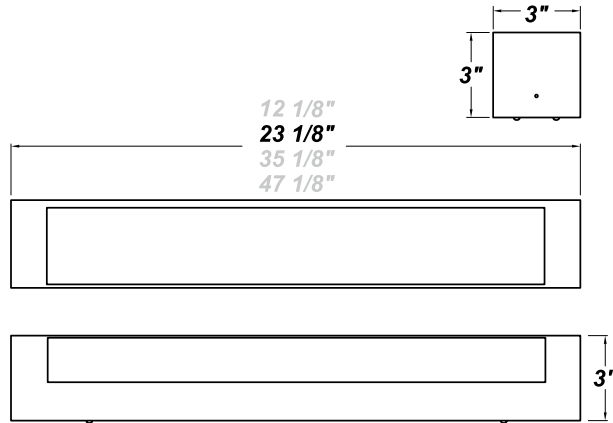

## FEATURES

- ADA Compliant
- Aluminum Fixture w/ Matte Silver Powder Coat Finish
- Aluminum Mounting Plate Mounts to Wall Surface (Centered Over Conduit)
- CSA Listed Wet Location For Wall Mount
- Dimmable @ 120-277V
- Estimated Lumen Depreciation (TM-21) 70% of Initial Lumens (L70) @ 90,000 Hours
- Integral Surge Protector
- LED Light Fixture
- Requires a 1/2" Watertight Conduit Connector (Not Included)
- White Acrylic Lens
- 0-10V Dimming

## LINE DRAWING

LINE DRAWING NOT TO SCALE