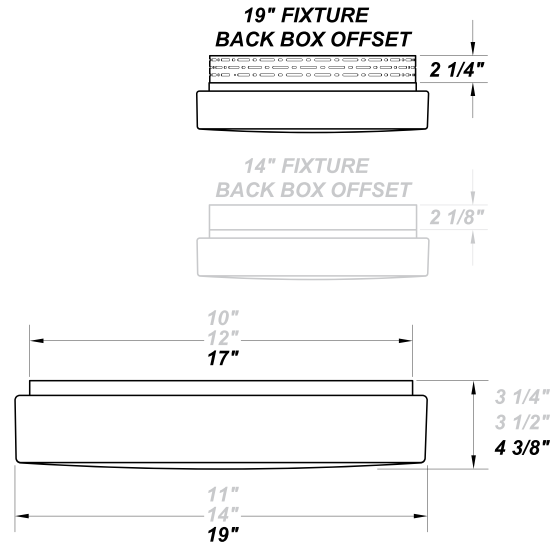

LINE DRAWING

LINE DRAWING NOT TO SCALE

FINISHES

Antique
Copper

Antique
Silver

Bronze
Mist

Gloss
White

Matte
Silver

Sand

Swedish
Steel

Textured
Black

Textured
Bronze

Textured
White

For RAL Colors
& Custom
Match -
Contact Teron
Lighting Inc.