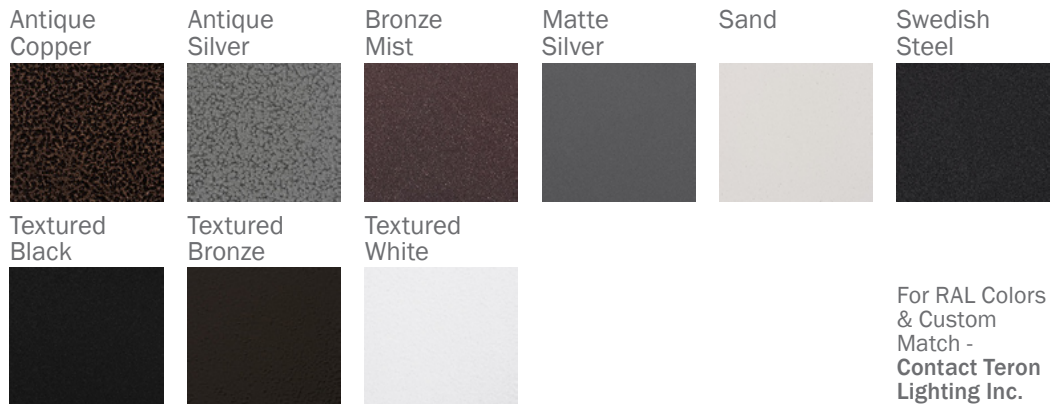

VICEROY LED 48"

Architectural Indoor

PROJECT:	
TYPE:	
PO#:	QTY:
COMMENTS:	

FEATURES

- ADA Compliant
- Clear Acrylic Outer Diffuser
- Constant Current
- CSA Listed Damp Location For Wall or Ceiling Mount
- Dimmable to 10% From 120V to 277V
- ELV Driver - Over-Voltage, Over-Current, and Short-Circuit Protection with Auto Recovery
- IES Files Available
- LED Light Fixture
- Lighting Facts Listed
- L70 Life Time For 50,000hr
- Matte White Acrylic Inner Diffuser
- Mounts Directly to Surface with Two Wall Anchors (Not Included) Over a 2" Junction Box (Not Included)
- Prepainted White Steel Mount Pan
- Steel Housing with Matte Silver Powder Coat Finish

LINE DRAWING

LINE DRAWING NOT TO SCALE

FINISHES