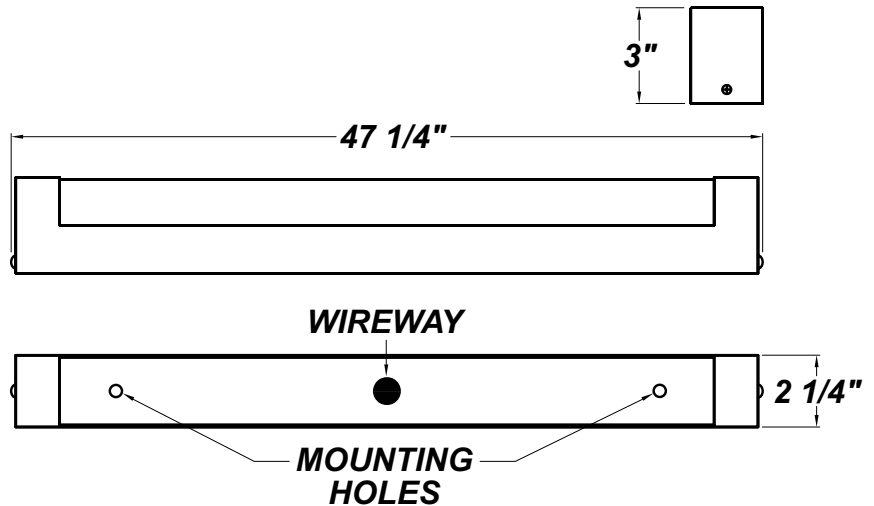

VICEROY LED 48"

Architectural Indoor

PROJECT:	
TYPE:	
PO#:	QTY:
COMMENTS:	

FEATURES

- ADA Compliant
- Clear Acrylic Outer Diffuser
- Constant Current
- CSA Listed Damp Location For Wall or Ceiling Mount
- Dimmable to 10% From 120V to 277V
- ELV Driver - Over-Voltage, Over-Current, and Short-Circuit Protection with Auto Recovery
- IES Files Available
- LED Light Fixture
- Lighting Facts Listed
- L70 Life Time For 50,000hr
- Matte White Acrylic Inner Diffuser
- Mounts Directly to Surface with Two Wall Anchors (Not Included) Over a 2" Junction Box (Not Included)
- Prepainted White Steel Mount Pan
- Steel Housing with Matte Silver Powder Coat Finish

LINE DRAWING

LINE DRAWING NOT TO SCALE

FINISHES

VICEROY LED 48"

Architectural Indoor

Fixture Core

PROJECT:	
TYPE:	
PO#:	QTY:
COMMENTS:	

PRODUCT CODE	SOURCE/WATTAGE	VOLTAGE	DIMMING DRIVER
VCY48 - Viceroy 48"	L24.0-TE350 - 24W LED Strip(s) @ 350mA ELV Dimming Driver L36.0-TE500 - 36W LED Strip(s) @ 500mA ELV Dimming Driver L36.0-ZE1000 - 36W LED Strip(s) @ 1000mA Line Voltage 4-Wire Dimming Driver (Dimmable 0 - 10V)	120-277V (120-230V Dimmable)	Not Applicable
ORDER INFO			
VCY48 Example ^	L24.0-TE350	120-277V	Not Applicable