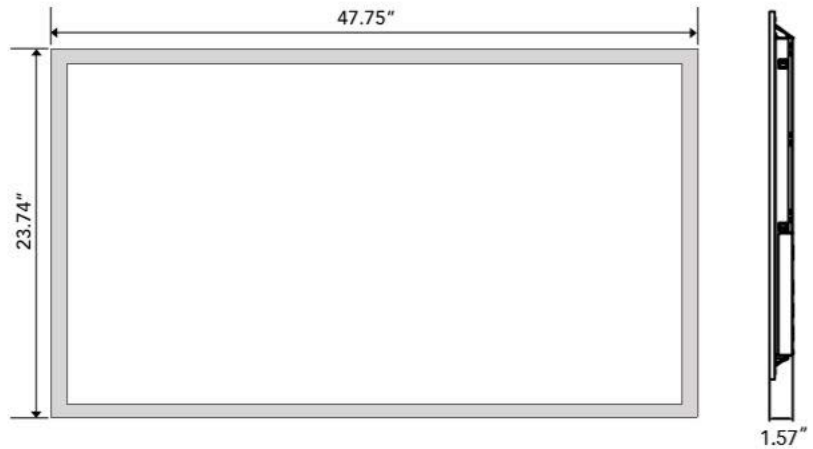

SPIRIT PANEL 2X4 LED

Architectural Indoor

PROJECT:	
TYPE:	
PO#:	QTY:
COMMENTS:	

FEATURES

- 0-10V Dimmable (10%-100%)
- 120 Degree Beam Angle
- 5 Year Warranty
- Aluminum Frame In White Finish, Steel Die-Formed Back Enclosure
- cULus Listed Damp Location For Ceiling Mount
- DLC Approved
- IC Rated For Insulated Ceilings
- Integral Earthquake Clips for Secure Attachment
- LED Backlit Flat Panel
- Linear Driver Integrated Into Side of Panel
- Operating Temp Range -20 Degrees C to 35 Degrees C
- PMMA Lenses Over LEDs, PS Diffuser
- Remote Battery Available
- RoHS, FCC
- Surface Mount and Suspension Mount Cable Kit Accessories Available
- Weight: 8.82 lbs

LINE DRAWING

LINE DRAWING NOT TO SCALE

FINISHES

Matte White

SPIRIT PANEL 2X4 LED

Architectural Indoor

Fixture Core

PROJECT:	
TYPE:	
PO#:	QTY:
COMMENTS:	