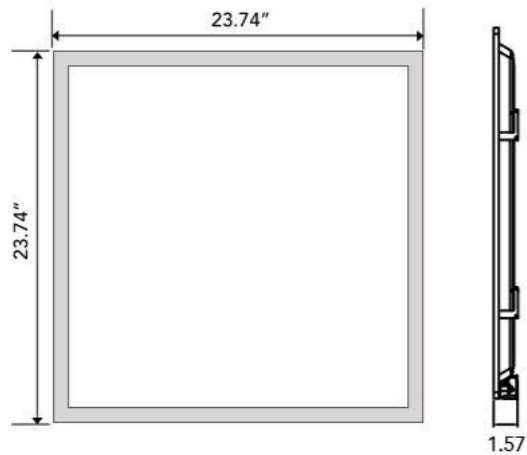

SPIRIT PANEL 2X2 LED

Architectural Indoor

PROJECT:	
TYPE:	
PO#:	QTY:
COMMENTS:	

FEATURES

- 0-10V Dimmable (10%-100%)
- 120 Degree Beam Angle
- 5 Year Warranty
- Aluminum Frame In White Finish, Steel Die-Formed Back Enclosure
- cULus Listed Damp Location For Ceiling Mount
- DLC Approved
- IC Rated For Insulated Ceilings
- Integral Earthquake Clips for Secure Attachment
- LED Backlit Flat Panel
- Linear Driver Integrated Into Side of Panel
- Operating Temp Range -20 Degrees C to 35 Degrees C
- PMMA Lenses Over LEDs, PS Diffuser
- Remote Battery Available
- RoHS, FCC
- Surface Mount and Suspension Mount Cable Kit Accessories Available
- Weight: 4.41 lbs

LINE DRAWING

LINE DRAWING NOT TO SCALE

FINISHES

Matte White

SPIRIT PANEL 2X2 LED

Architectural Indoor

Fixture Core

PROJECT:	
TYPE:	
PO#:	QTY:
COMMENTS:	