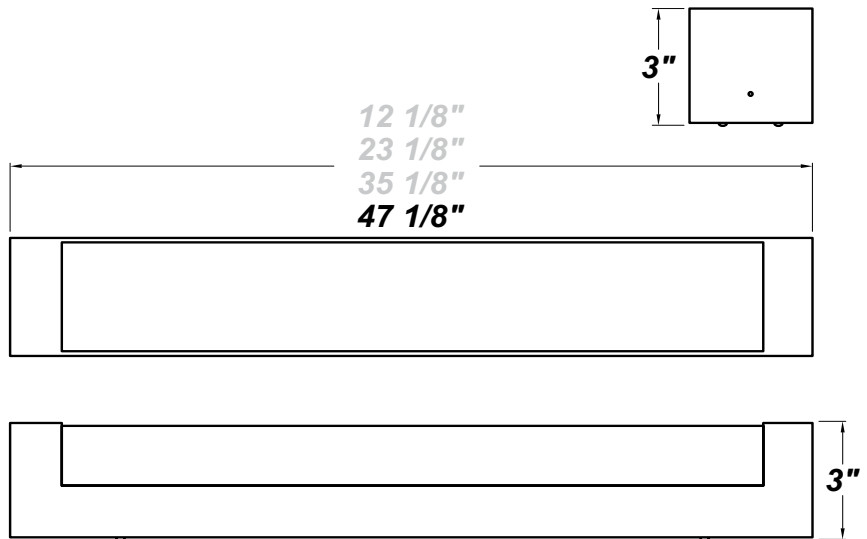

# VICEROY W LED 48"

Architectural Outdoor

PROJECT:	
TYPE:	
PO#:	QTY:
COMMENTS:	

## FEATURES

- ADA Compliant
- Aluminum Fixture w/ Matte Silver Powder Coat Finish
- Aluminum Mounting Plate Mounts to Wall Surface (Centered Over Conduit)
- CSA Listed Wet Location For Wall Mount
- Dimmable @ 120-277V
- Estimated Lumen Depreciation (TM-21) 70% of Initial Lumens (L70) @ 90,000 Hours
- Integral Surge Protector
- Leading or Trailing edge or 0-10V Dimming Available
- LED Light Fixture
- Requires a 1/2" Watertight Conduit Connector (Not Included)
- White Acrylic Lens
- 0-10V Dimming

## LINE DRAWING

LINE DRAWING NOT TO SCALE