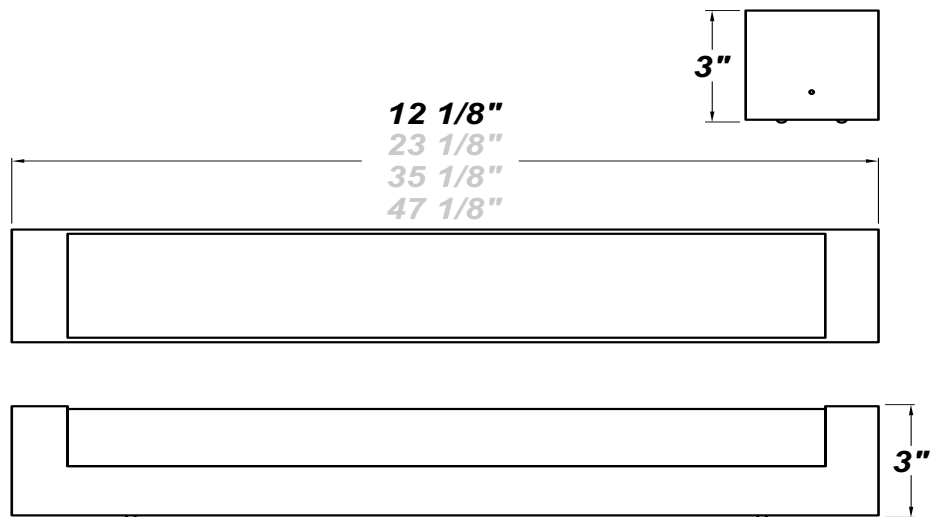

LINE DRAWING

LINE DRAWING NOT TO SCALE

FINISHES

Antique Copper	Antique Silver	Bronze Mist	Matte Silver	Sand	Swedish Steel
Textured Black	Textured Bronze	Textured White			

For RAL Colors & Custom Match - Contact Teron Lighting Inc.