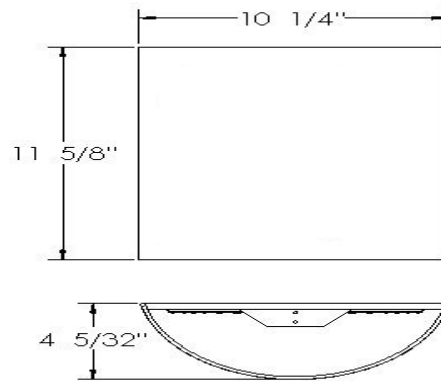

LINE DRAWING

LINE DRAWING NOT TO SCALE

FINISHES

Bleached Linen

Cream Linen

Espresso Linen

Platinum Linen

Textured Eggshell

For RAL Colors
& Custom
Match -
**Contact Teron
Lighting Inc.**