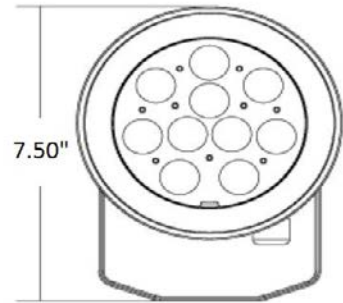

BLAZER BFP LED

Dock Light

PROJECT:	
TYPE:	
PO#:	QTY:
COMMENTS:	

FEATURES

- Aluminum Die Cast Housing
- Clear Polycarbonate Lens
- Mounting Hardware Included
- LED Light Fixture
- UL Listed For Wet Location
- Fixture Shown With Optional Wire Guard
- 42" Folding Arm Included
- IP 66 Rated

LINE DRAWING

LINE DRAWING NOT TO SCALE

FINISHES

Yellow

BLAZER BFP LED

Dock Light

Fixture Core

PROJECT:	
TYPE:	
PO#:	QTY:
COMMENTS:	