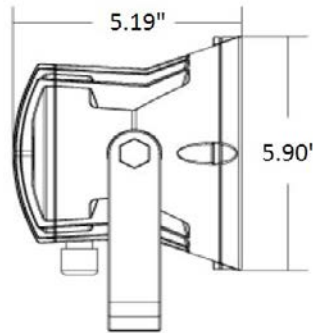

BLAZER BFP LED

Dock Light

PROJECT:	
TYPE:	
PO#:	QTY:
COMMENTS:	

FEATURES

- Aluminum Die Cast Housing
- Clear Polycarbonate Lens
- Mounting Hardware Included
- LED Light Fixture
- UL Listed For Wet Location
- Fixture Shown With Optional Wire Guard
- 42" Folding Arm Included
- IP 66 Rated

LINE DRAWING

LINE DRAWING NOT TO SCALE

FINISHES

Yellow

BLAZER BFP LED

Dock Light

Fixture Core

PROJECT:	
TYPE:	
PO#:	QTY:
COMMENTS:	