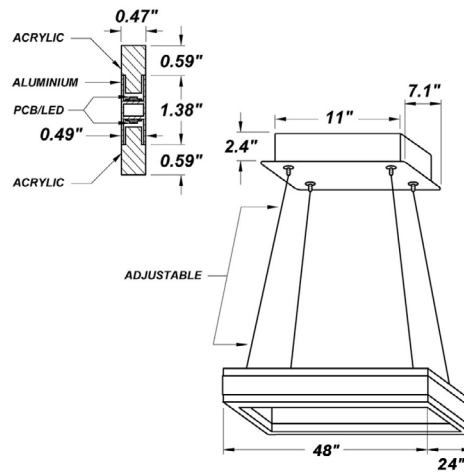

MARQUEE 1T XXL MCT LED

Architectural Indoor

PROJECT:	
TYPE:	
PO#:	QTY:
COMMENTS:	

FEATURES

- 0-10V Dimmable
- Direct Down Light and Indirect Up Light
- Frosted Acrylic Lens
- LED Light Fixture
- Low Profile Seamless Aluminum Frame
- MCT 3000k, 3500k, 4000k
- Rectangular Driver Box Hanging System (Standard)
- Suspended LED Rectangle Dimensions: 48" x 24"
- Suspended LED Rectangle Height: 2.56"
- Suspended LED Rectangle Thickness: 0.49"
- Suspension Cables are 6' Long and Field Adjustable
- UL Listed Dry Location For Ceiling Mount

LINE DRAWING

LINE DRAWING NOT TO SCALE

FINISHES

Matte Black

Matte White

Platinum

MARQUEE 1T XXL MCT LED

Architectural Indoor