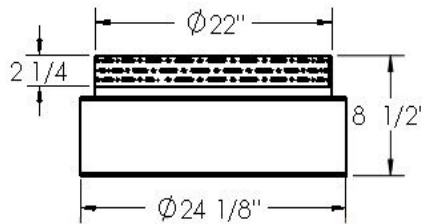

HOLLYWOOD PARK XLARGE 24"

Architectural Indoor

PROJECT:	
TYPE:	
PO#:	QTY:
COMMENTS:	

FEATURES

- Aluminium Mounting Pan
- CSA Listed Damp Location Wall and Ceiling
- LED Light Fixture
- Luminous Fabric Diffuser
- Mounts Directly to 4" Junction Box (By Others)
- Mounting Hardware Included

LINE DRAWING

LINE DRAWING NOT TO SCALE

EB Has to Have Back Box

FINISHES

Bleached Linen

Cream Linen

Espresso Linen

Platinum Linen