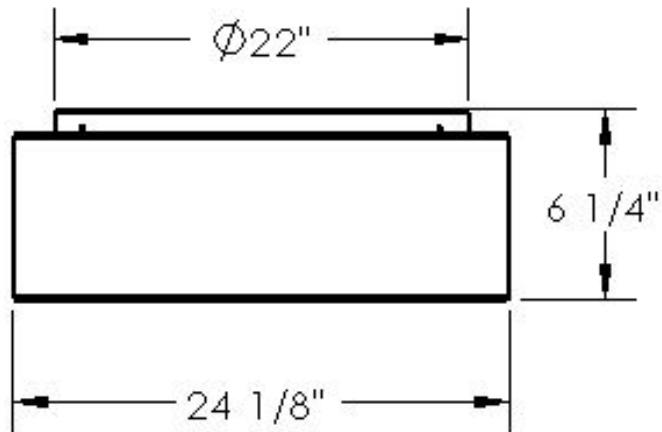

# HOLLYWOOD PARK XLARGE 24"

Architectural Indoor

PROJECT:		
TYPE:		
PO#:		QTY:
COMMENTS:		

## LINE DRAWING

LINE DRAWING NOT TO SCALE