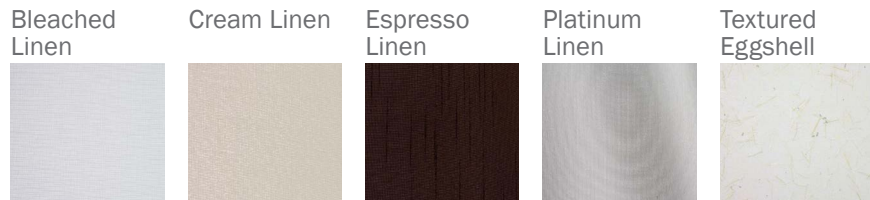

FINISHES

For RAL Colors & Custom Match - Contact Teron Lighting Inc.