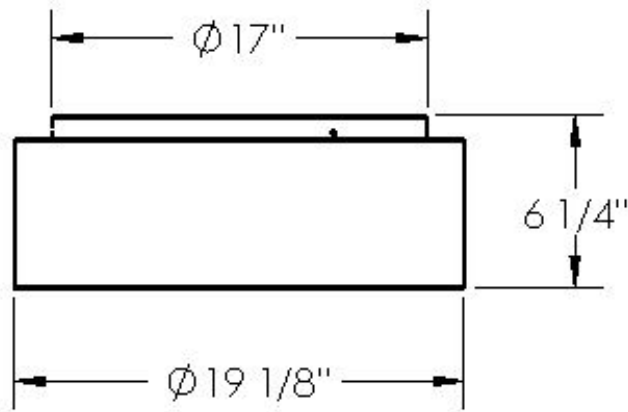

LINE DRAWING

LINE DRAWING NOT TO SCALE

FINISHES

Bleached Linen

Cream Linen

Espresso Linen

Platinum Linen

Textured Eggshell

For RAL Colors & Custom Match - Contact Teron Lighting Inc.