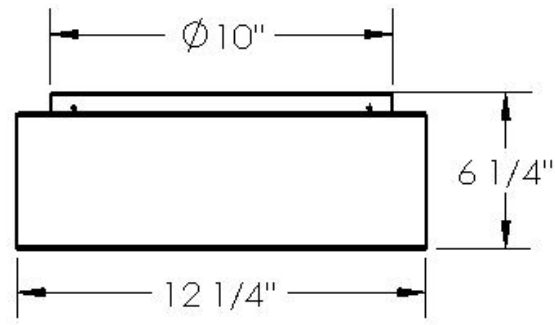

LINE DRAWING

LINE DRAWING NOT TO SCALE

FINISHES

Bleached Linen

Cream Linen

Espresso Linen

Platinum Linen

Textured Eggshell

For RAL Colors & Custom Match - Contact Teron Lighting Inc.