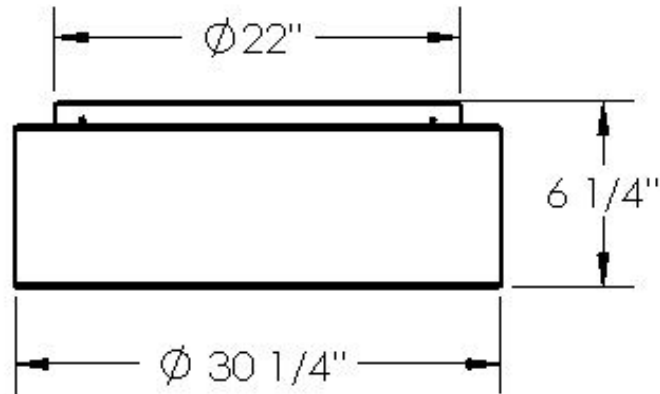

LINE DRAWING

LINE DRAWING NOT TO SCALE

FINISHES

Bleached Linen

Cream Linen

Espresso Linen

Platinum Linen

Textured Eggshell

For RAL Colors
& Custom
Match -
Contact Teron
Lighting Inc.