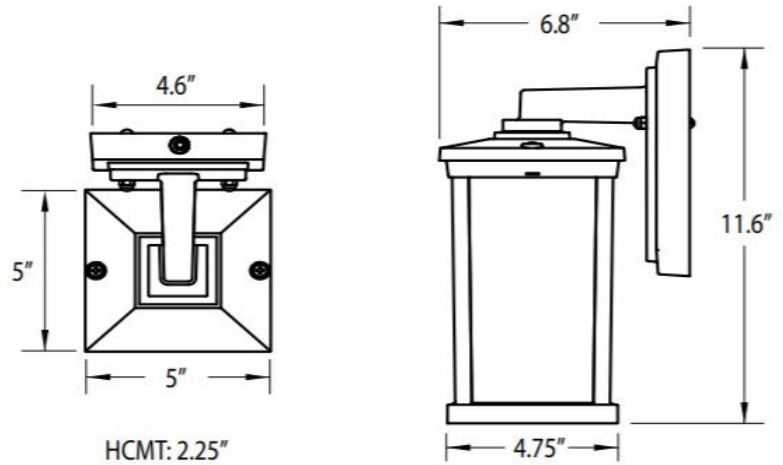

LINE DRAWING

LINE DRAWING NOT TO SCALE

FINISHES

Bronze

Black

White

TROJAN SM BFP LED

Architectural Outdoor