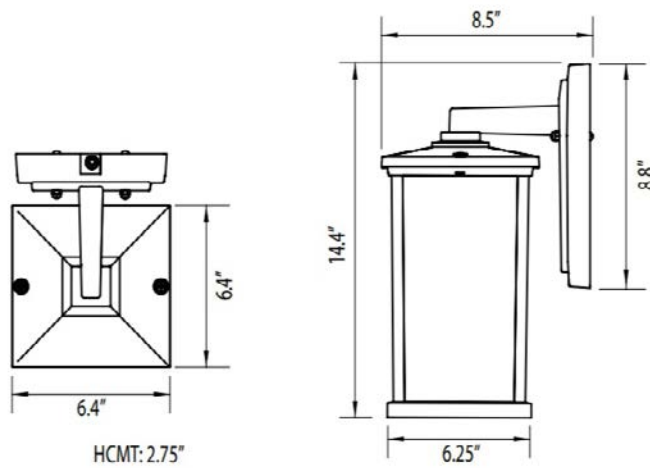

LINE DRAWING

LINE DRAWING NOT TO SCALE

FINISHES

Bronze

Black

White

TROJAN LG BFP LED

Architectural Outdoor