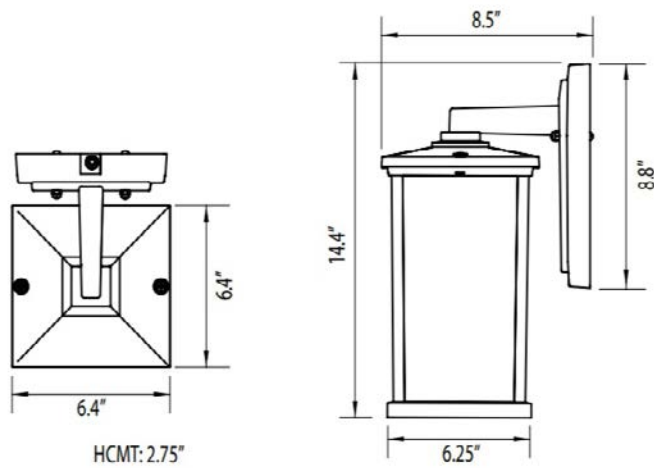

LINE DRAWING

LINE DRAWING NOT TO SCALE

FINISHES

Bronze

Black

White

TROJAN LG BFP LED

Architectural Outdoor