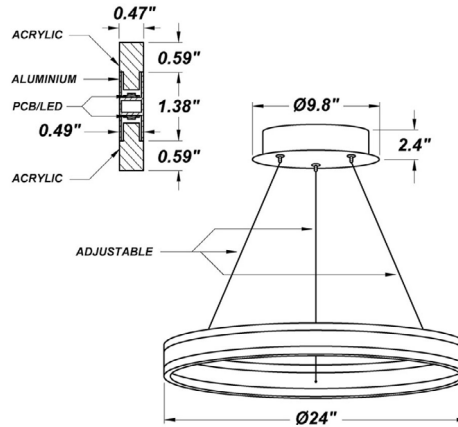

## FEATURES

- 0-10V Dimmable
- Direct Down Light and Indirect Up Light
- Frosted Acrylic Lens
- LED Light Fixture
- Low Profile Seamless Aluminum Frame
- MCT 3000k, 3500k, 4000k
- Round Driver Box Hanging System (Standard)
- Suspended LED Circle Diameter: 24"
- Suspended LED Circle Height: 2.56"
- Suspended LED Circle Thickness: 0.49"
- Suspension Cables are 6' Long and Field Adjustable
- UL Listed Dry Location For Ceiling Mount

## LINE DRAWING

LINE DRAWING NOT TO SCALE