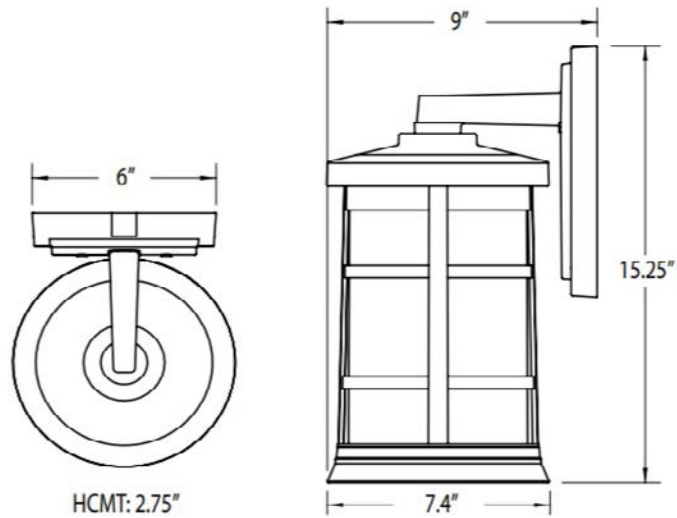

FINISHES

Bronze

Black

White