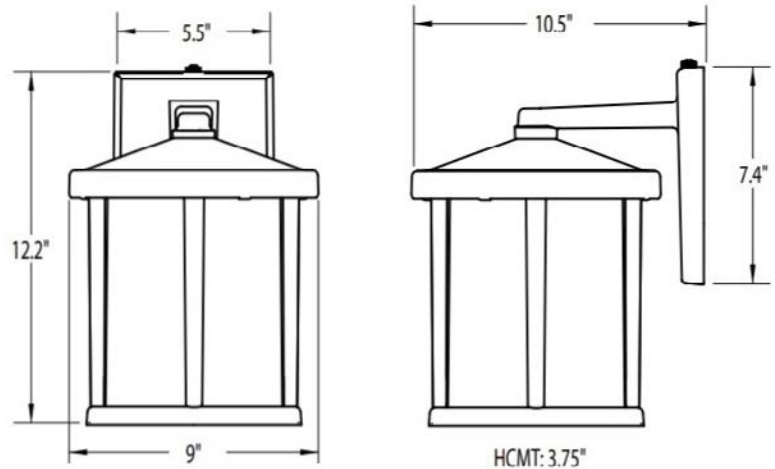

FINISHES

Bronze

Black

White