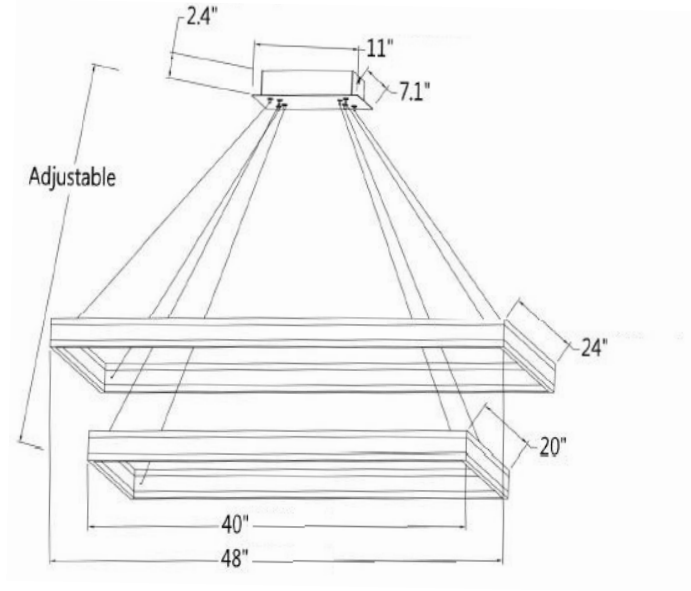

LINE DRAWING

LINE DRAWING NOT TO SCALE

FINISHES

Matte Black

Matte White

Platinum