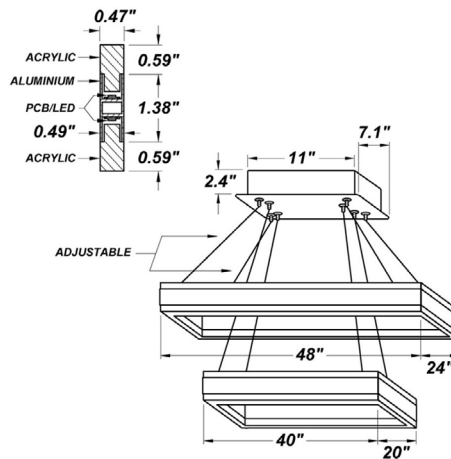

LINE DRAWING

LINE DRAWING NOT TO SCALE

FINISHES

Matte Black

Matte White

Platinum