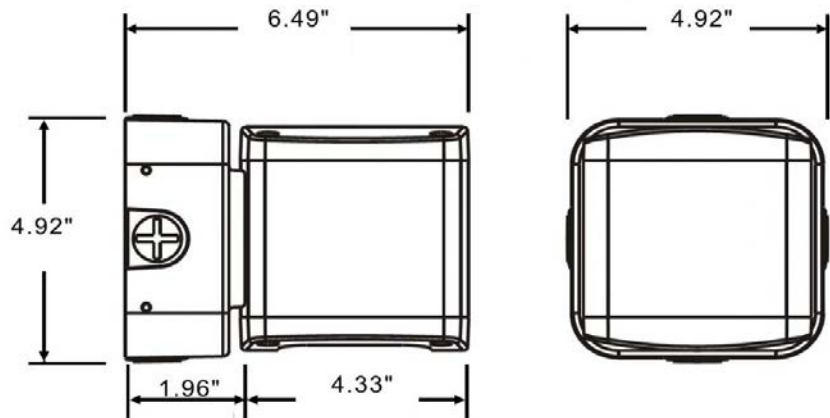

MYSTERE W BFP LED

Architectural Outdoor

PROJECT:	
TYPE:	
PO#:	QTY:
COMMENTS:	

FEATURES

- Aluminum Die Cast Housing w/ Gray Powder Coat Finish
- Four Side Conduit Entry Points
- Tempered Glass Diffuser
- LED Light Fixture
- Mounting Hardware Included
- cU-UL Listed Wet Location For Wall Mount Only
- Down Light Only

LINE DRAWING

LINE DRAWING NOT TO SCALE

FINISHES

Gray

MYSTERE W BFP LED

Architectural Outdoor

Fixture Core

PROJECT:	
TYPE:	
PO#:	QTY:
COMMENTS:	