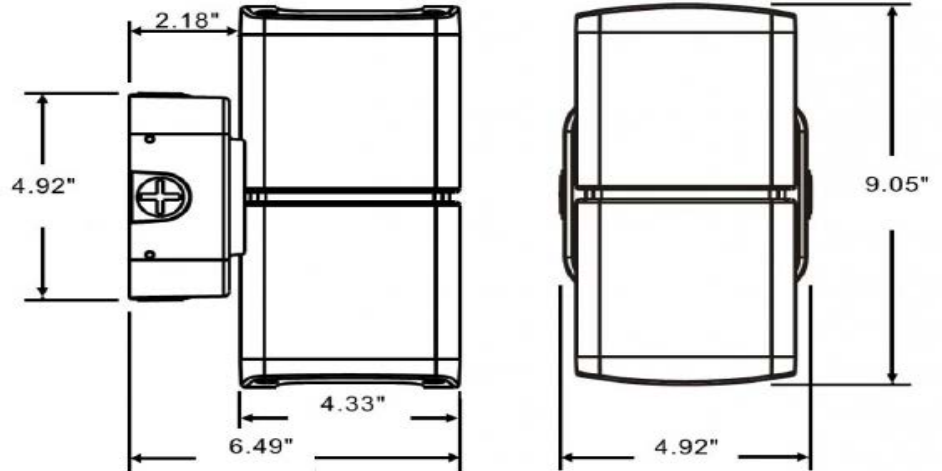

LINE DRAWING

LINE DRAWING NOT TO SCALE

FINISHES

Antique Copper

Antique Silver

Bronze Mist

Matte Silver

Sand

Swedish Steel

Textured Black

Textured Bronze

Textured White

For RAL Colors & Custom Match - Contact Teron Lighting Inc.