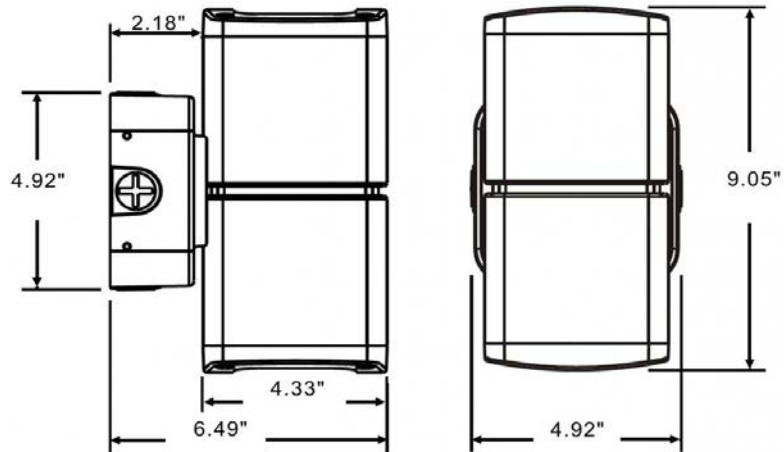

LINE DRAWING

LINE DRAWING NOT TO SCALE

FINISHES

Gray

MYSTERE D BFP LED

Architectural Outdoor

Fixture Core

| | |
|-----------|------|
| PROJECT: | |
| TYPE: | |
| PO#: | QTY: |
| COMMENTS: | |