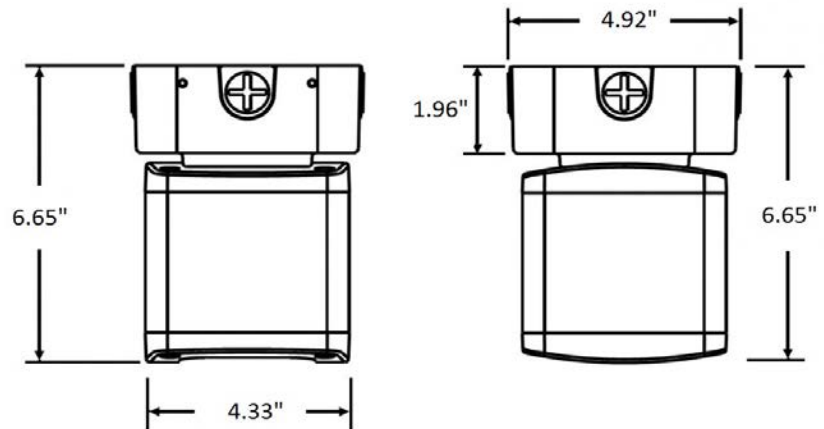

LINE DRAWING

LINE DRAWING NOT TO SCALE

FINISHES

Gray

MYSTERE C BFP LED

Architectural Outdoor

Fixture Core

PROJECT:	
TYPE:	
PO#:	QTY:
COMMENTS:	