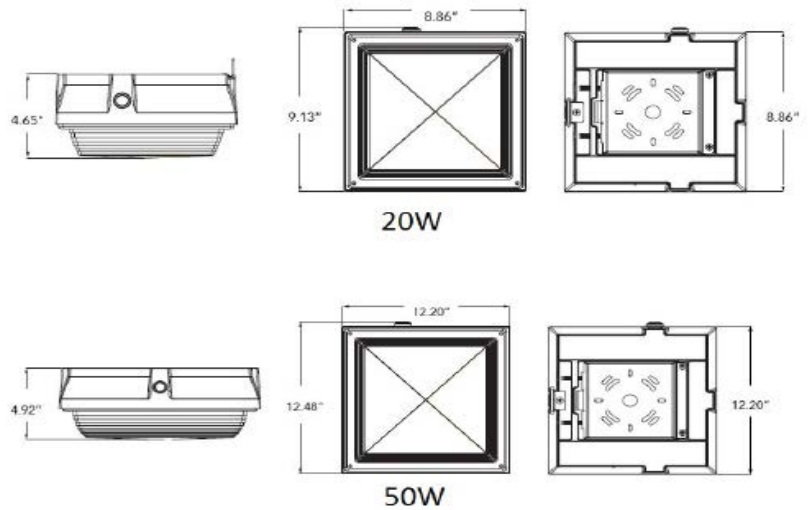

INTREPID LED

Architectural Outdoor

PROJECT:	
TYPE:	
PO#:	QTY:
COMMENTS:	

FEATURES

- Aluminum Die Cast Housing
- UV-anti PC cover
- L70 Life span >50,000 hours
- Mounting Hardware Included
- Weight: 2.4 Kg for 20W, 3.2 Kg for 50W
- LED Light Fixture
- Suitable for Wet Locations
- 0-10V Dimmable Driver
- DLC Listed

LINE DRAWING

LINE DRAWING NOT TO SCALE

FINISHES

Bronze

INTREPID LED

Architectural Outdoor

Fixture Core

PROJECT:	
TYPE:	
PO#:	QTY:
COMMENTS:	